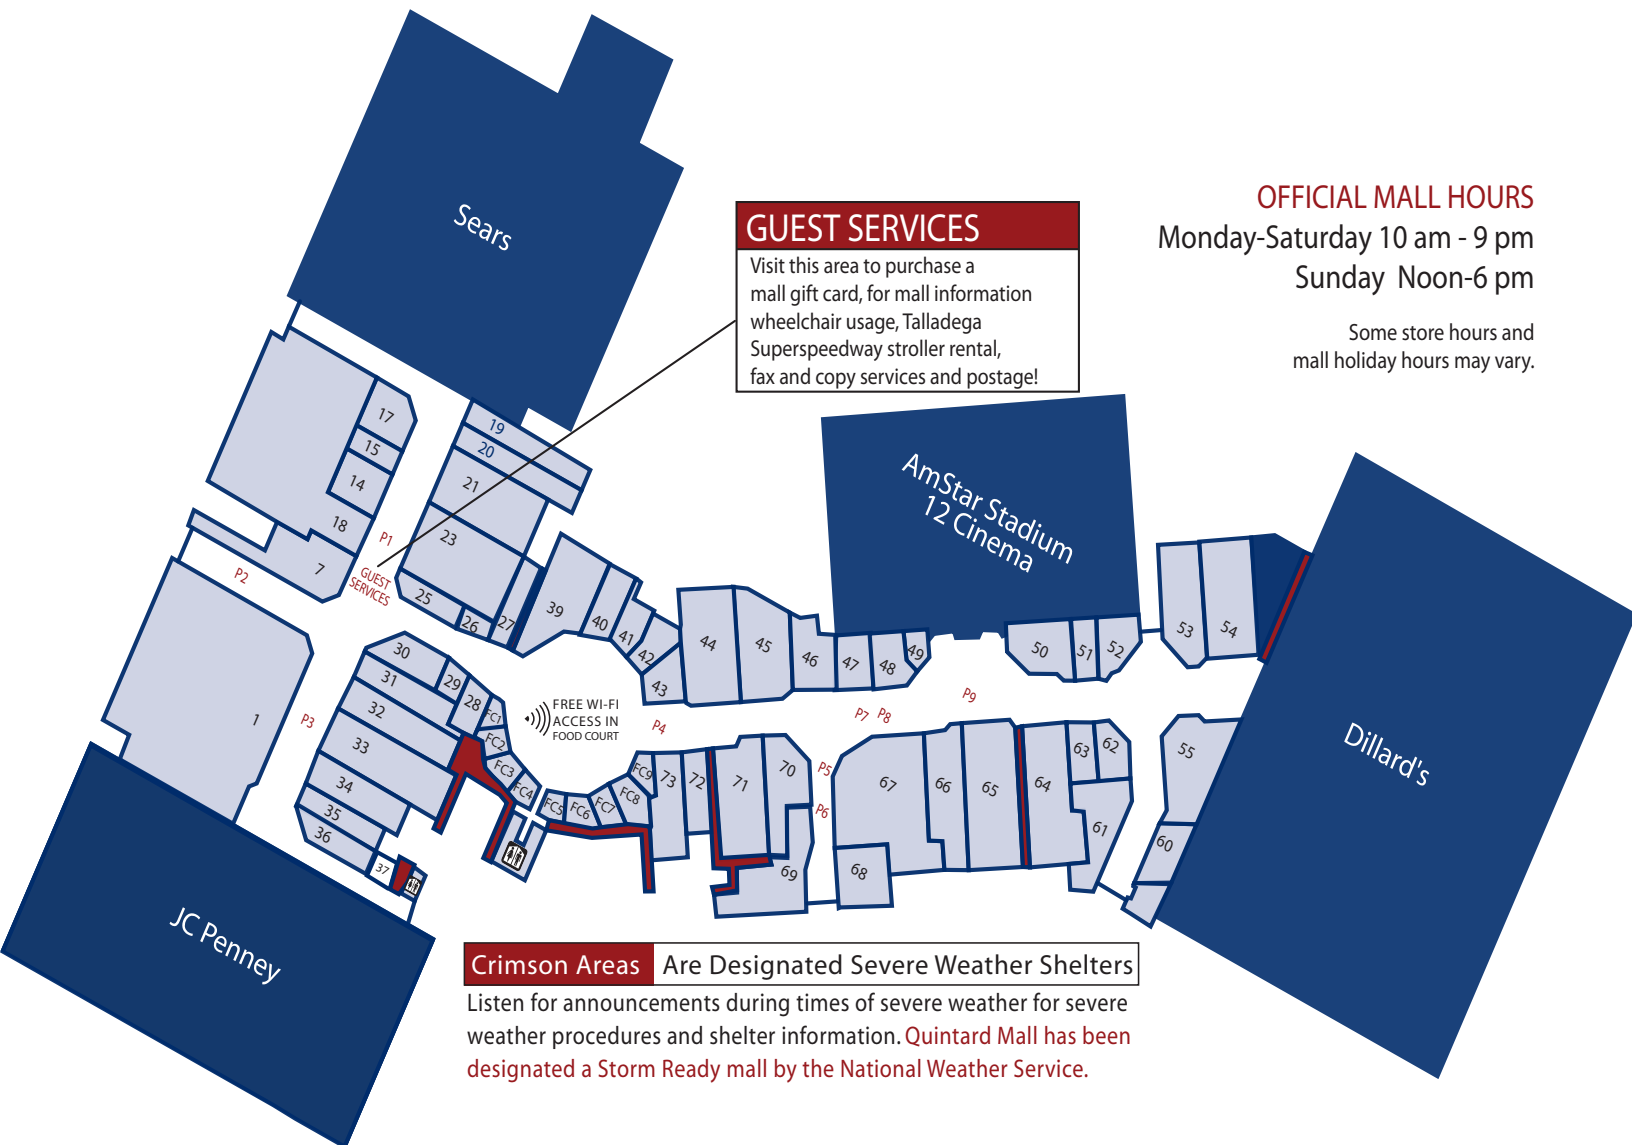

If Severe Weather occurs, Quintard Mall is “Storm Ready”. See map below for locations of Severe Weather Shelters

GUEST SERVICES

Visit this area to purchase a mall gift card, for mall information wheelchair usage, Talladega Superspeedway stroller rental, fax and copy services and postage!

OFFICIAL MALL HOURS

Monday-Saturday 10 am - 9 pm
Sunday Noon-6 pm

Some store hours and mall holiday hours may vary.

Crimson Areas Are Designated Severe Weather Shelters

Listen for announcements during times of severe weather for severe weather procedures and shelter information. Quintard Mall has been designated a Storm Ready mall by the National Weather Service.